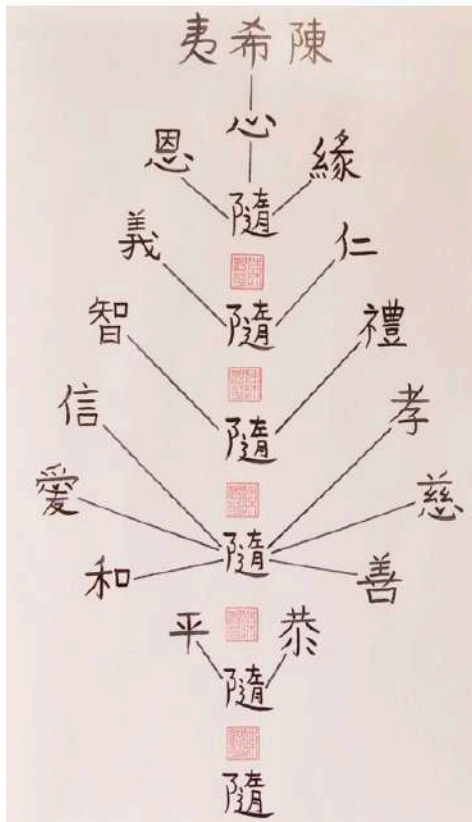

SOUTHERN HEMISPHERE FENG SHUI FUNDAMENTALS: ONLINE 30:09:21 01:10:21

WITH MASTER KAY TOM CH DS YHH

ON BEHALF OF

GRAND MASTER CHAN KUN WAH

UNDERSTANDING THE LANGUAGE OF
NATURE AND LEARNING TO HARNESS
HER POWER

E: Kay@theenergyspecialist.com

W: www.theenergyspecialist.com

training  Feng Shui
Chue Style

IN THE NORTHERN HEMISPHERE THE CHI
FLOWS CLOCKWISE AS WATER DRAINS FROM A
SINK

IN THE SOUTHERN HEMISPHERE THE WATER
DRAINS IN AN ANTI CLOCKWISE FLOW

THE CHI FLOW IN THE NORTHERN HEMISPHERE
AND THE SOUTHERN HEMISPHERE ARE
OPPOSITE

NORTHERN HEMISPHERE CLOCKWISE FLOW
SOUTHERN HEMISPHERE ANTI CLOCKWISE FLOW

Grand Master Chan Kun Wah is the only Feng Shui master in the world to acknowledge the difference in the chi flow in the Southern Hemisphere to that in the Northern Hemisphere

Grand Master Chan's 10,000-year Southern Hemisphere calendar is the only publication of its kind in the world. It has been produced based on intricate and accurate calculations taken from observations on the movement of the sun and the moon throughout the seasons of the year. It is an invaluable tool to the Feng Shui consultant.