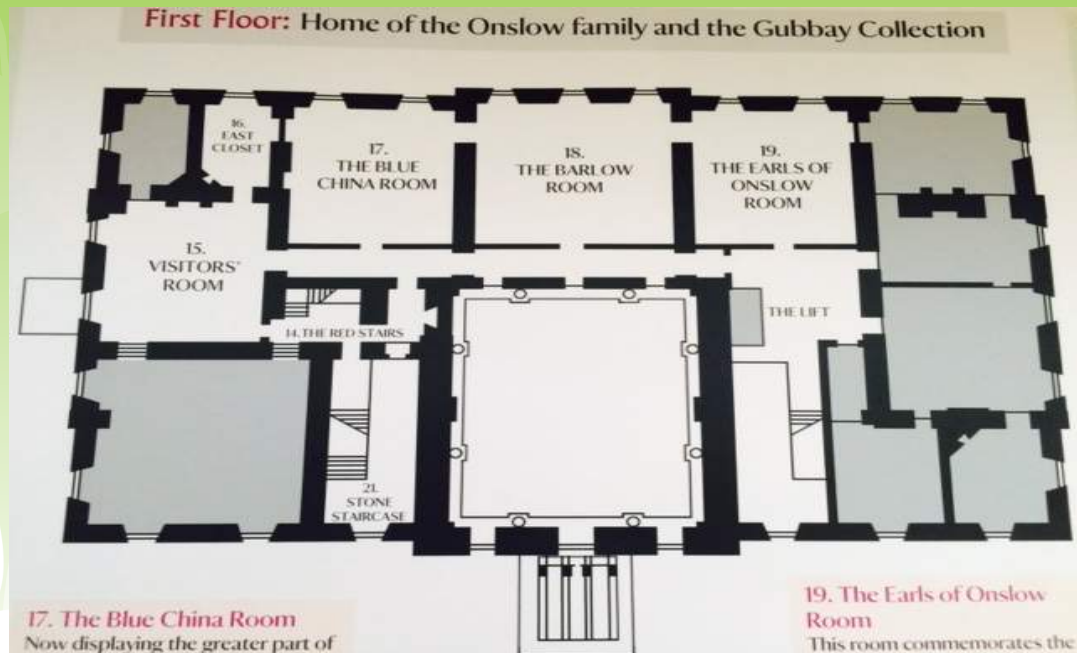

UNDERSTAND YOUR HOME AND
MAKE IT WORK FOR YOU

THE ENERGY SPECIALIST

Kay Tom: MASTER

The Energy Specialist

W www.theenergyspecialist.com

E: kay@theenergyspecialist.com

T: +44 (0) 7970 202332

Property Stylist
Feng Shui Master
Chinese Horoscope Master
Date Selection Master
Chairman of The Chue Foundation
Accredited Teacher Chue Style Feng Shui
Accredited Member of The Feng Shui Society